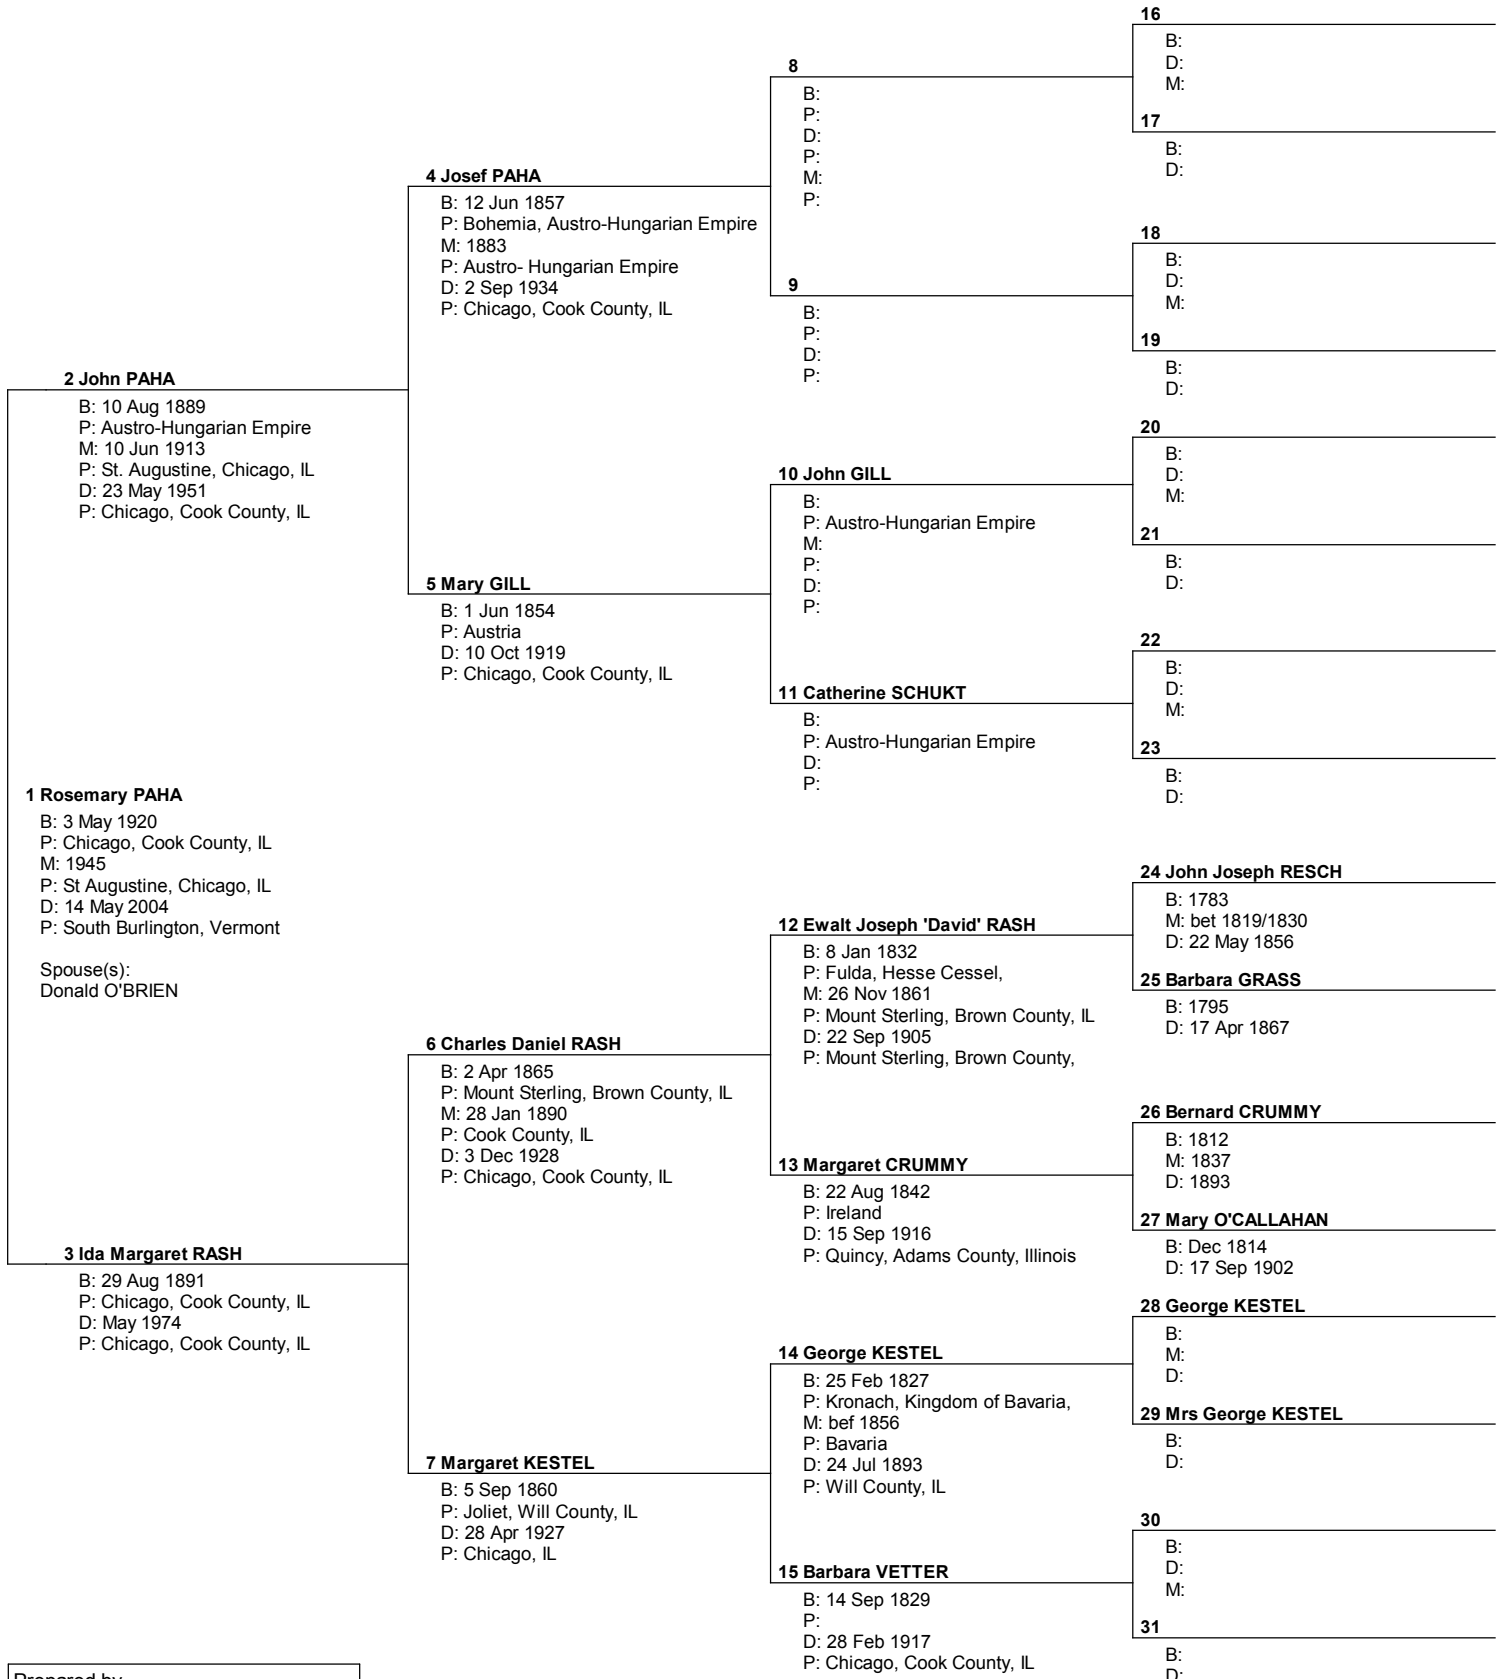

Pedigree Chart

Chart no. 1

Prepared by Ed Paha 108 Appian Way Vernon Hills, IL 60061 edpaha@comcast.net	
Telephone number	Date prepared 2 Nov 2005