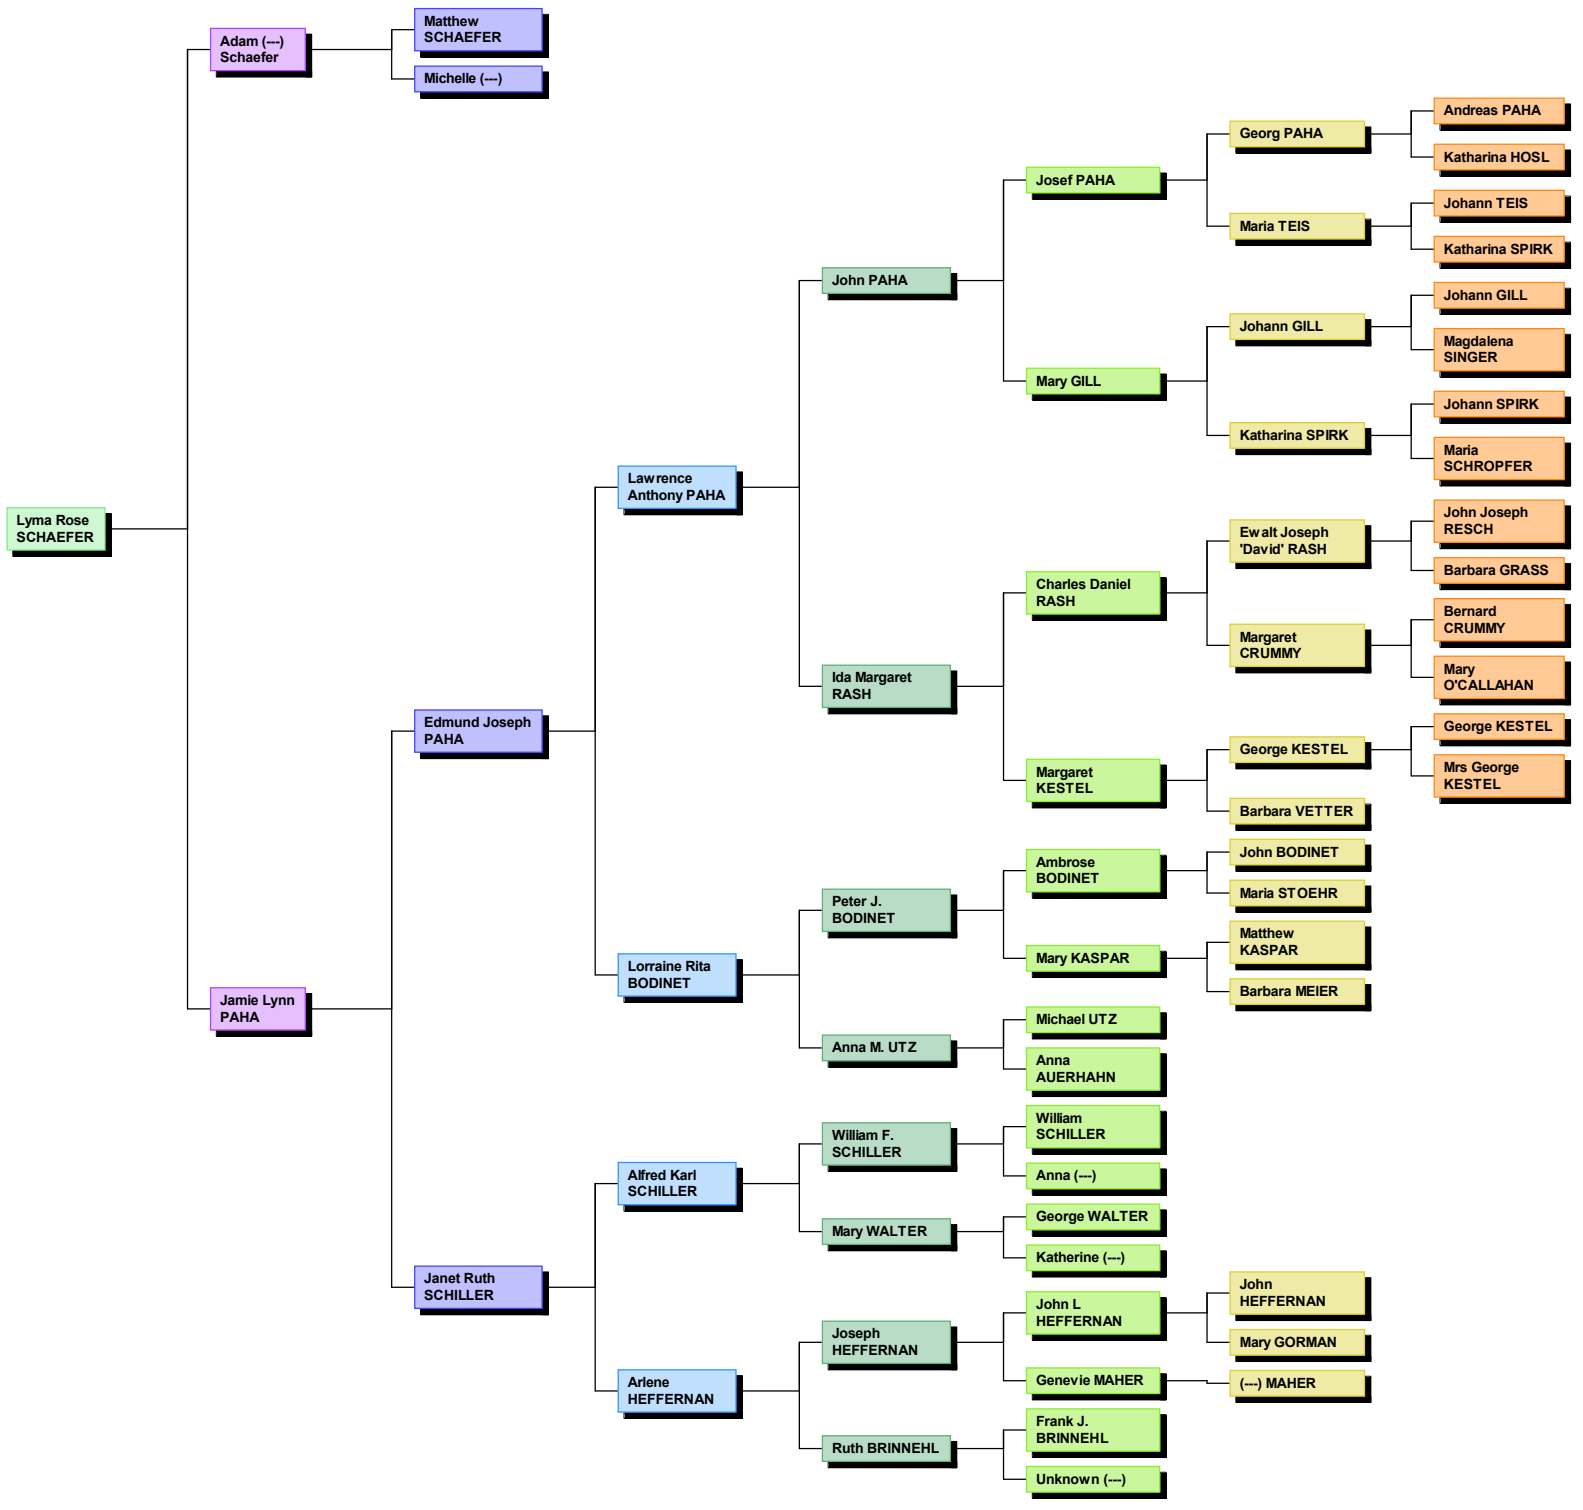

Ancestors of Lyma Rose SCHAEFER

Ed Paha, 108 Appian Way, Vernon Hills, IL 60061, edpaha@comcast.net