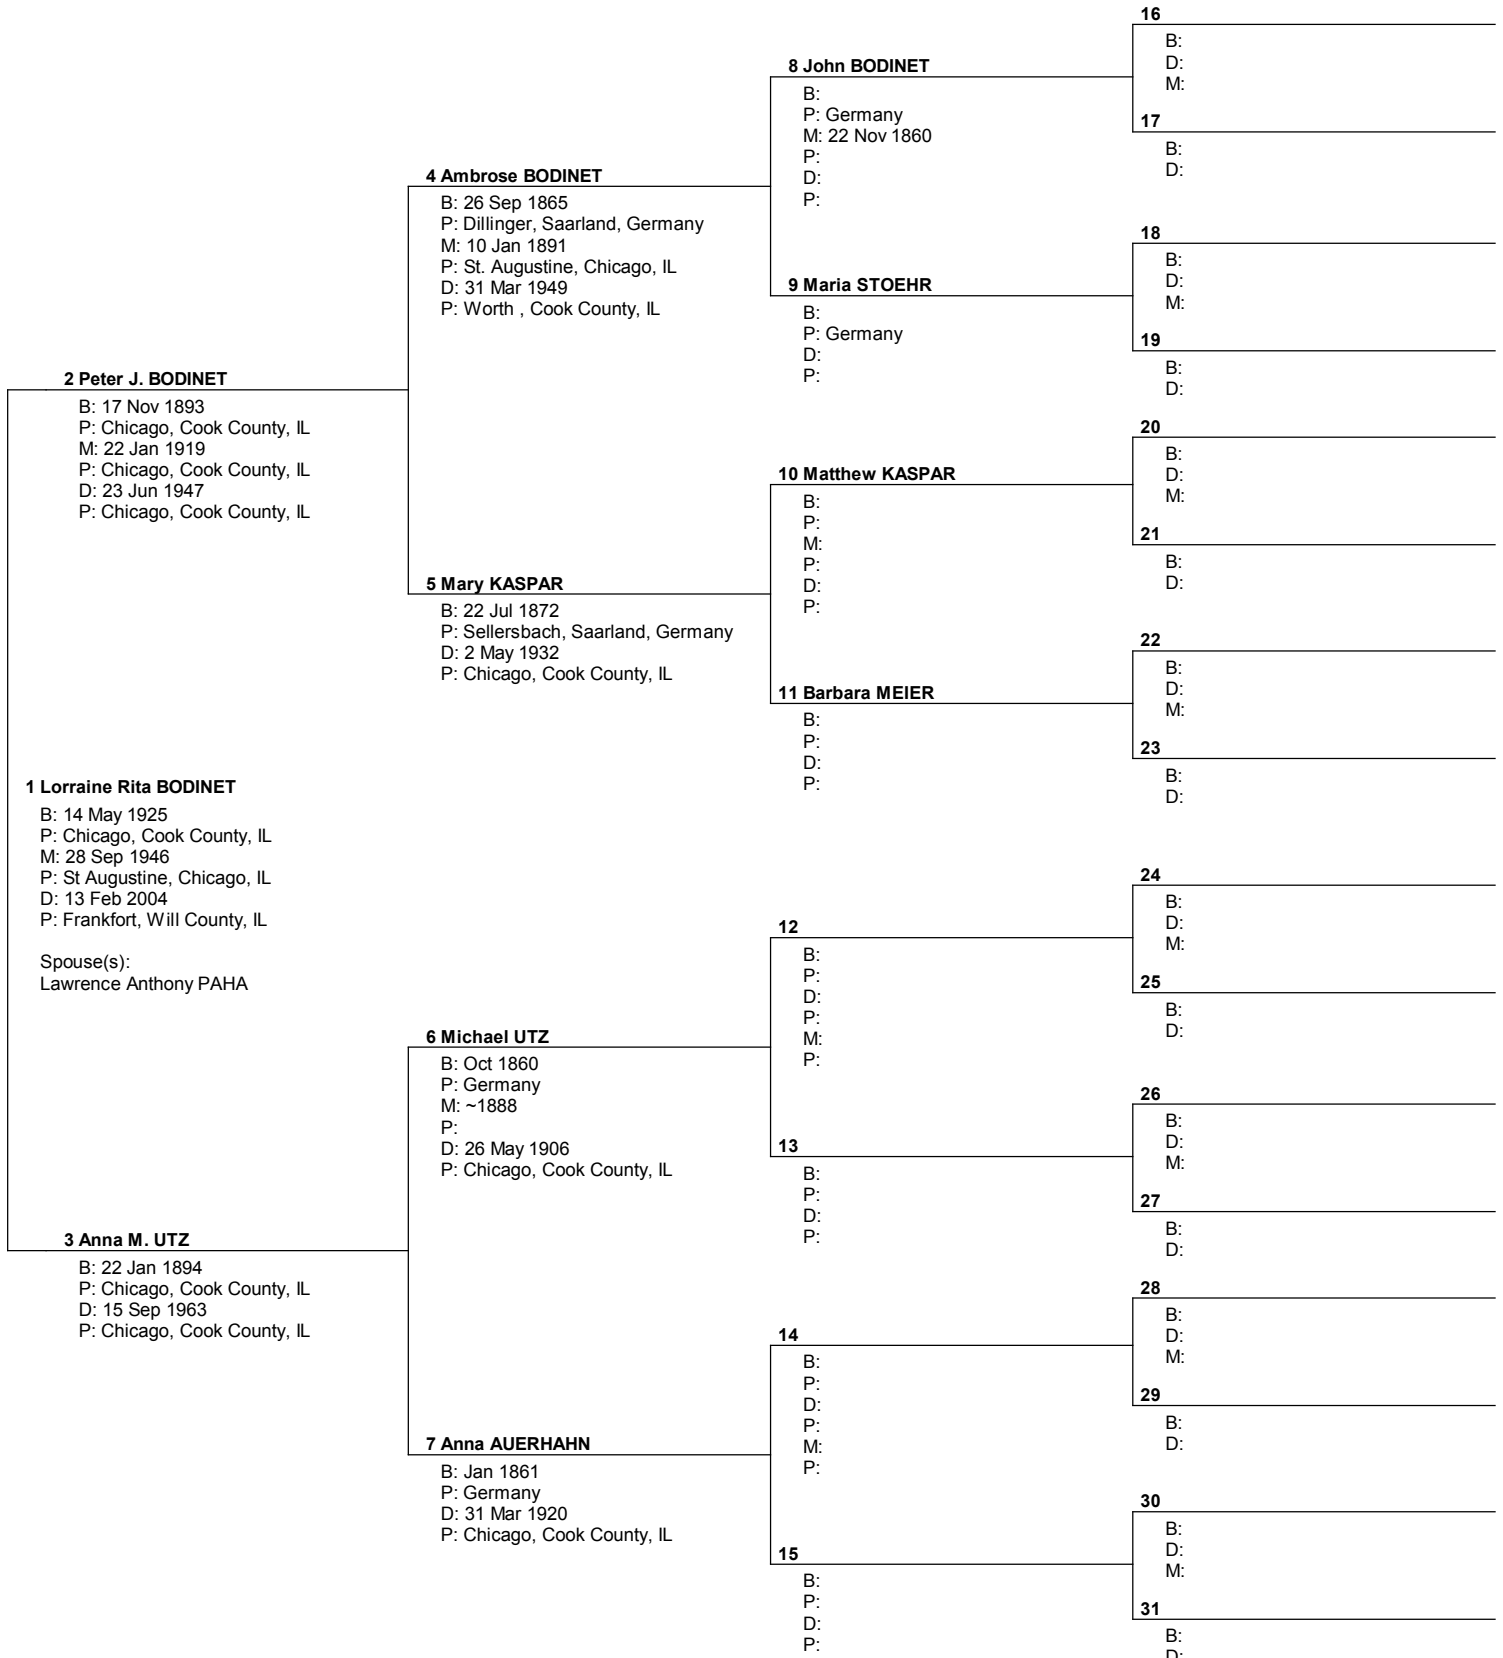

# Pedigree Chart

Chart no. 1

Prepared by Ed Paha 108 Appian Way Vernon Hills, IL 60061 edpaha@comcast.net	
Telephone number	Date prepared 2 Nov 2005