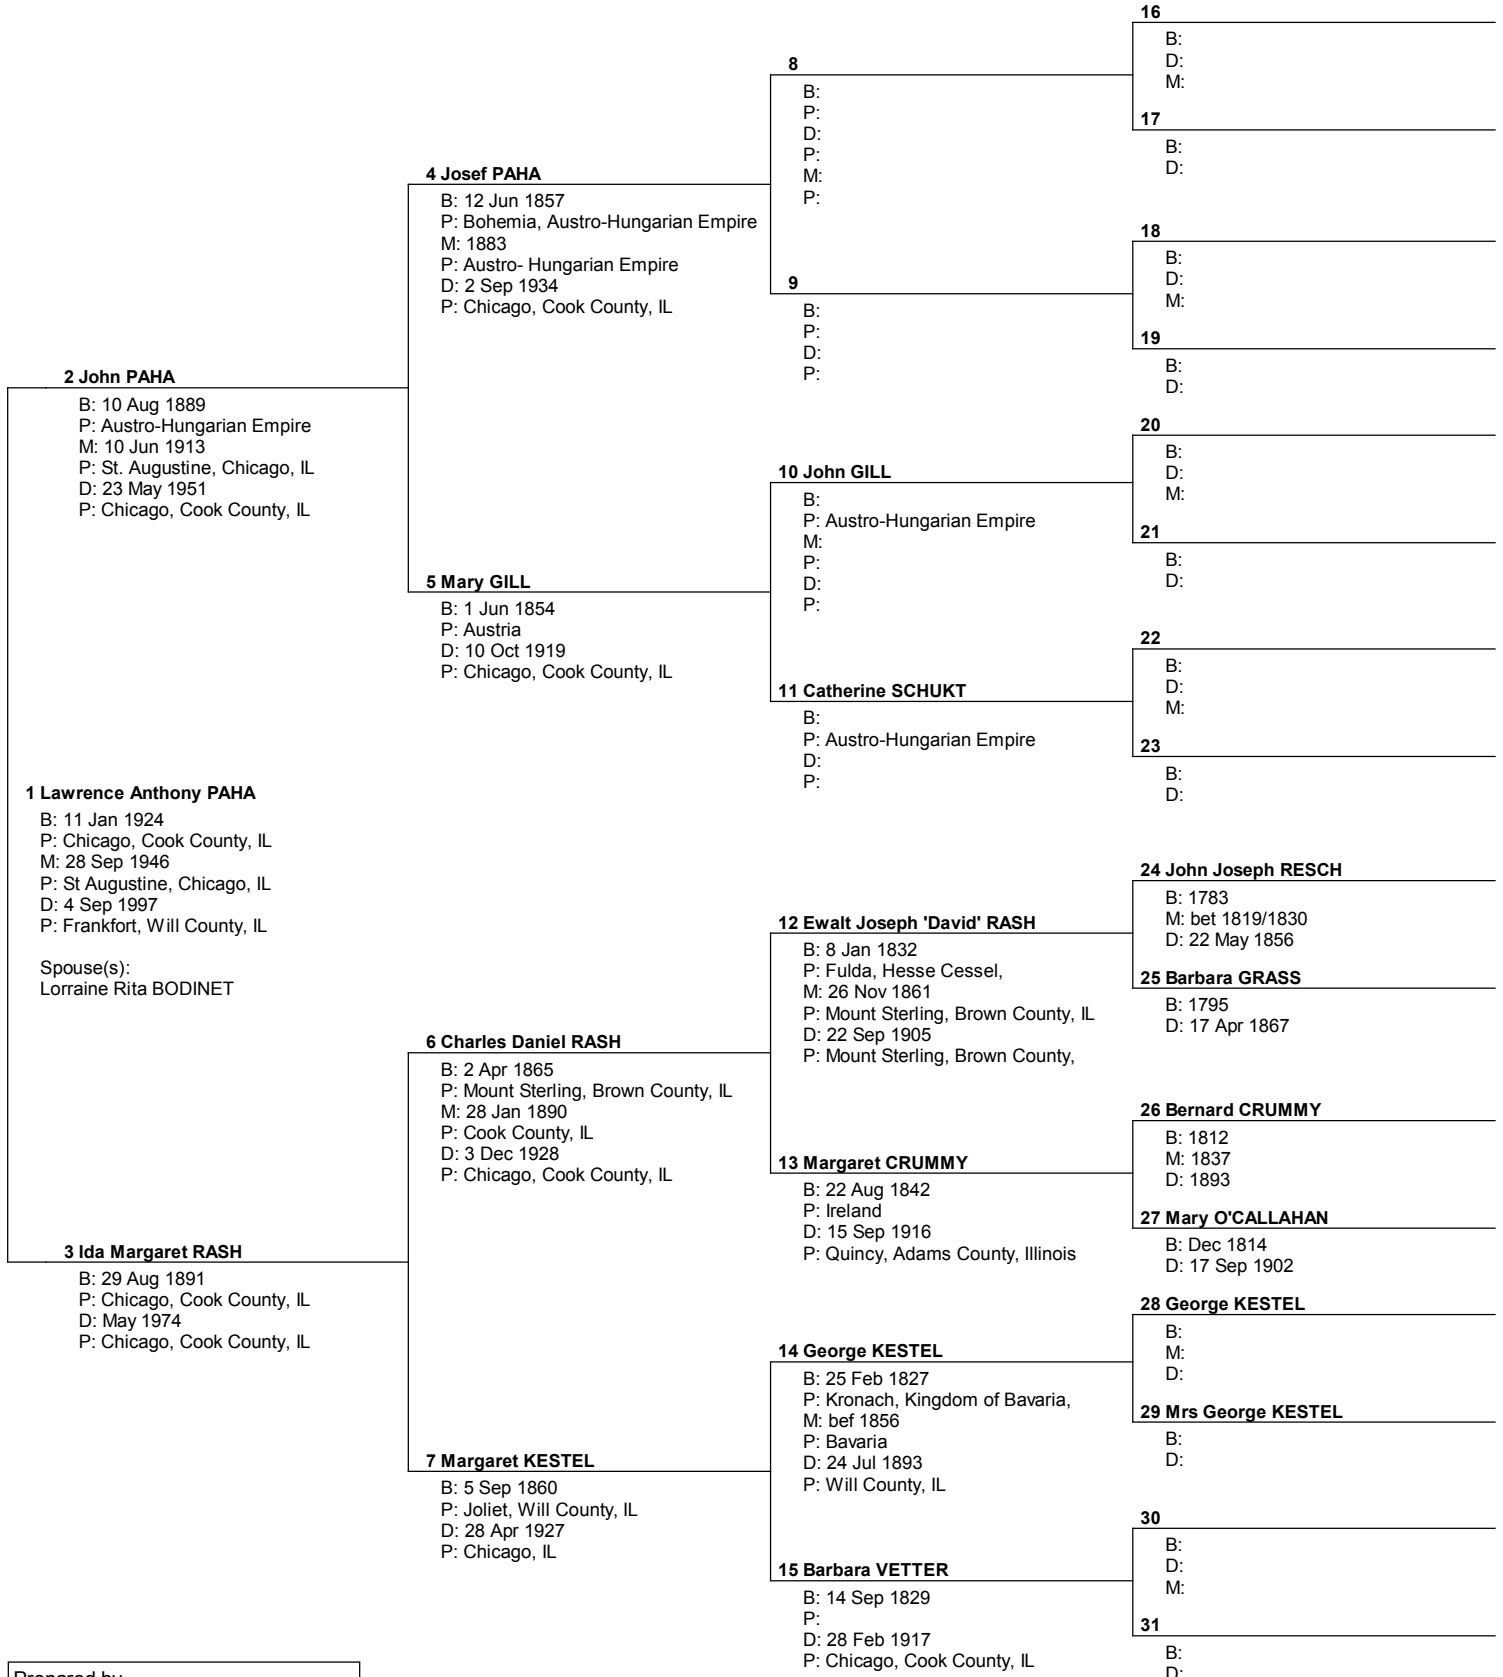

Pedigree Chart

Chart no. 1

Prepared by Ed Paha 108 Appian Way Vernon Hills, IL 60061 edpaha@comcast.net	
Telephone number	Date prepared 2 Nov 2005