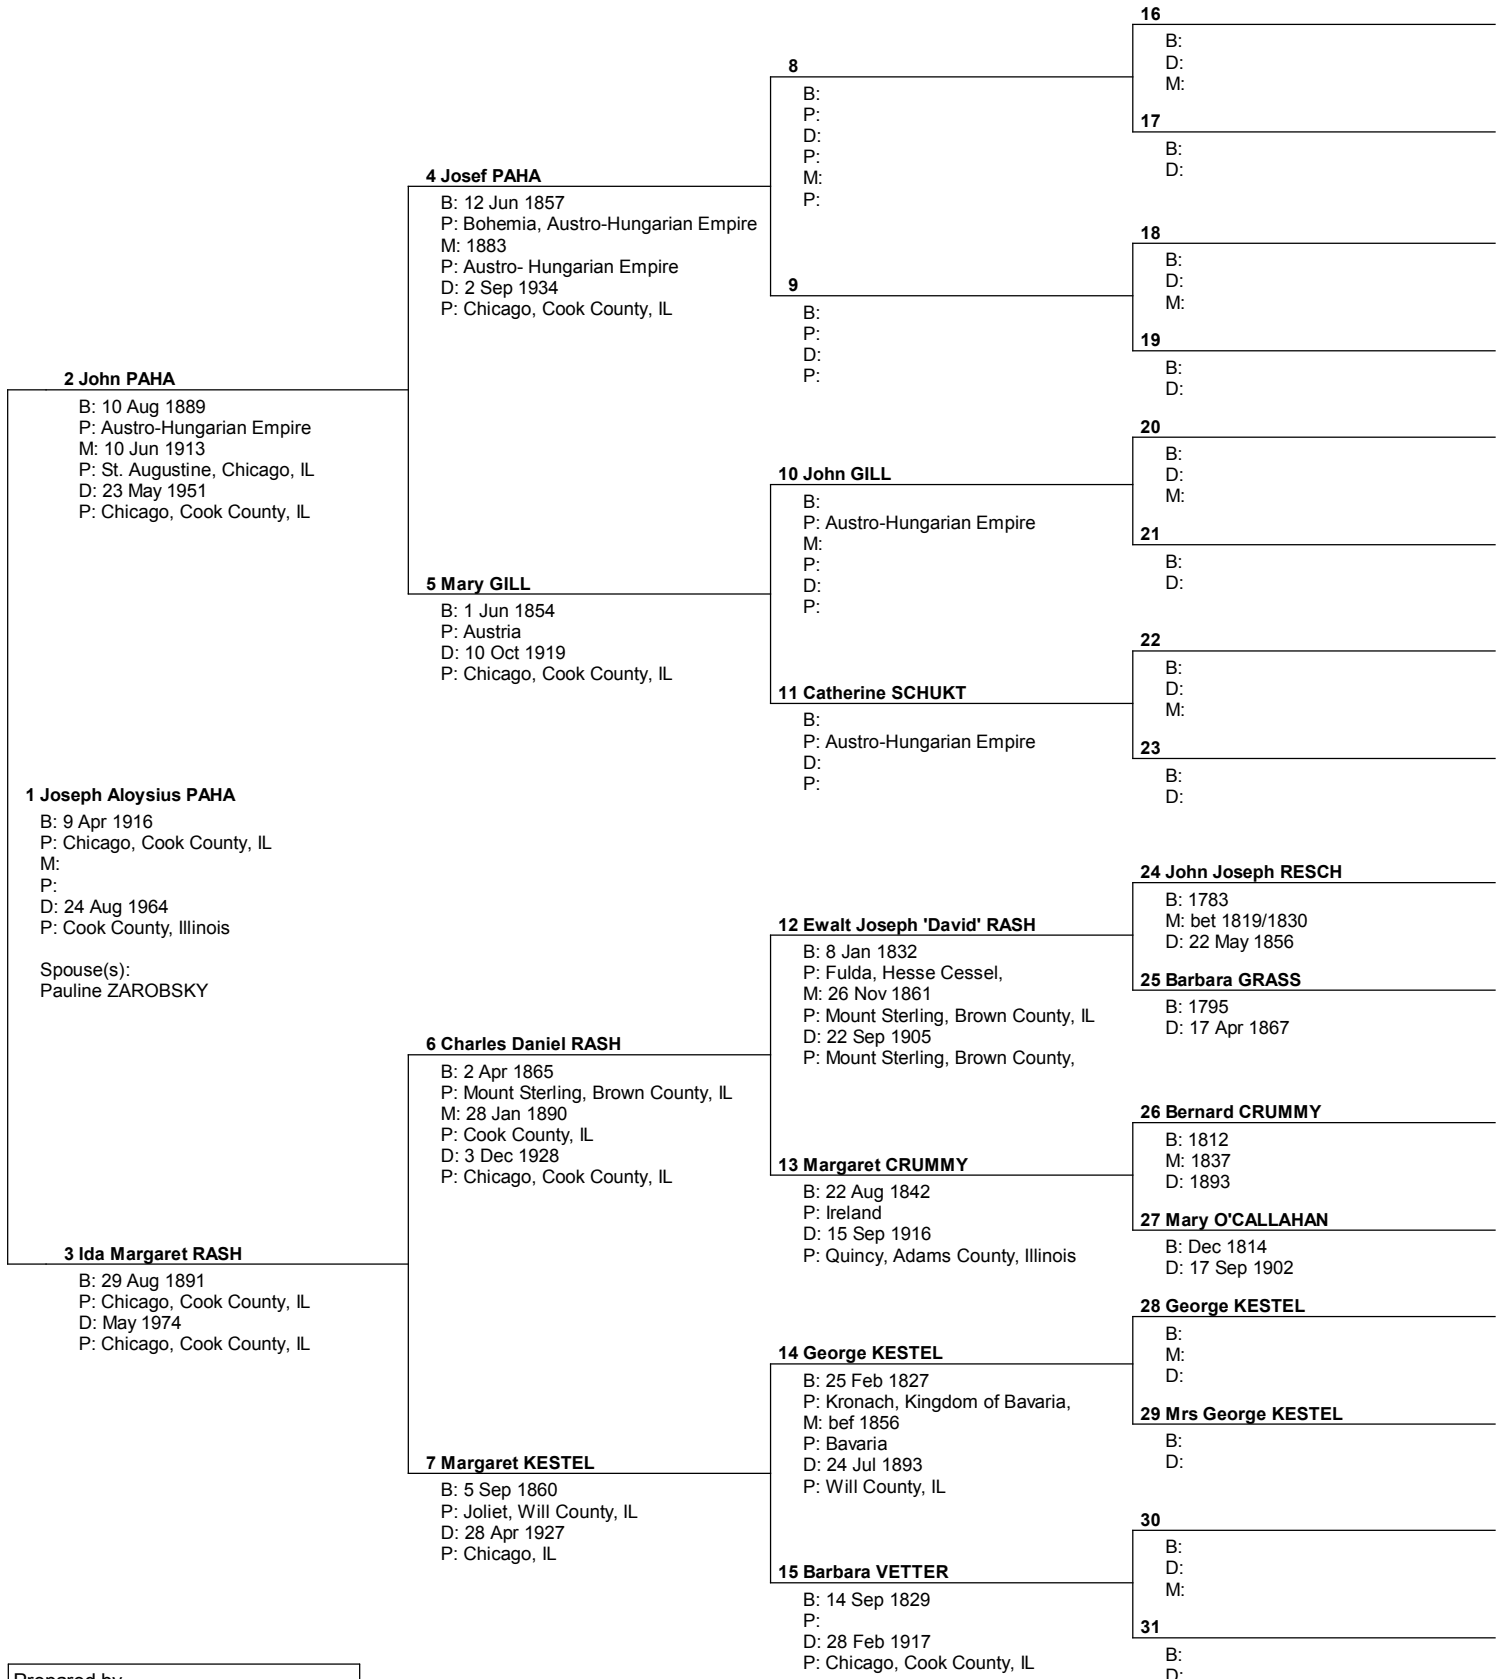

# Pedigree Chart

Chart no. 1

Prepared by Ed Paha 108 Appian Way Vernon Hills, IL 60061 edpaha@comcast.net	
Telephone number	Date prepared 2 Nov 2005