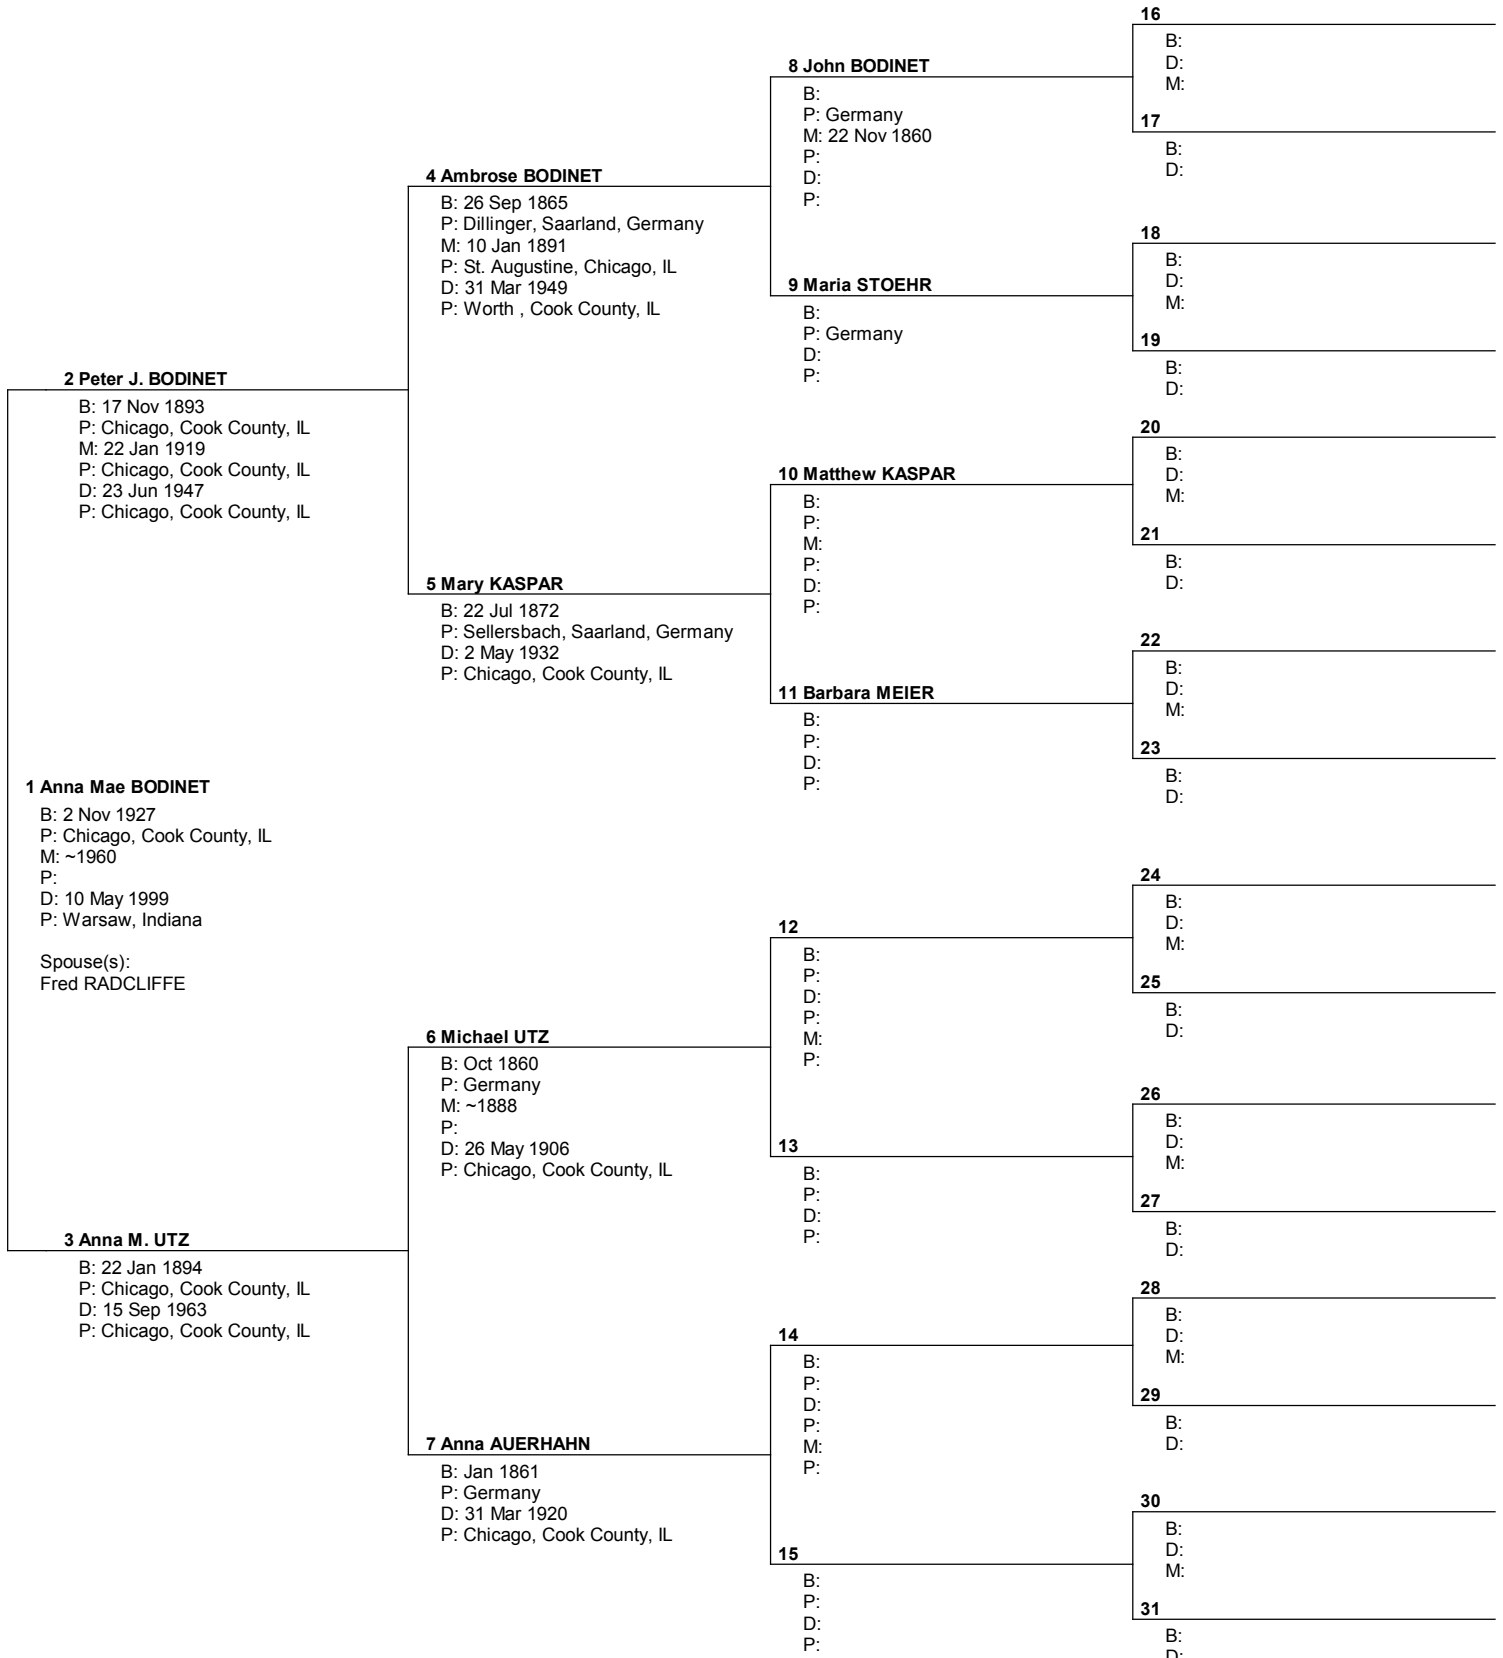

# Pedigree Chart

Chart no. 1

Prepared by Ed Paha 108 Appian Way Vernon Hills, IL 60061 edpaha@comcast.net	
Telephone number	Date prepared 2 Nov 2005